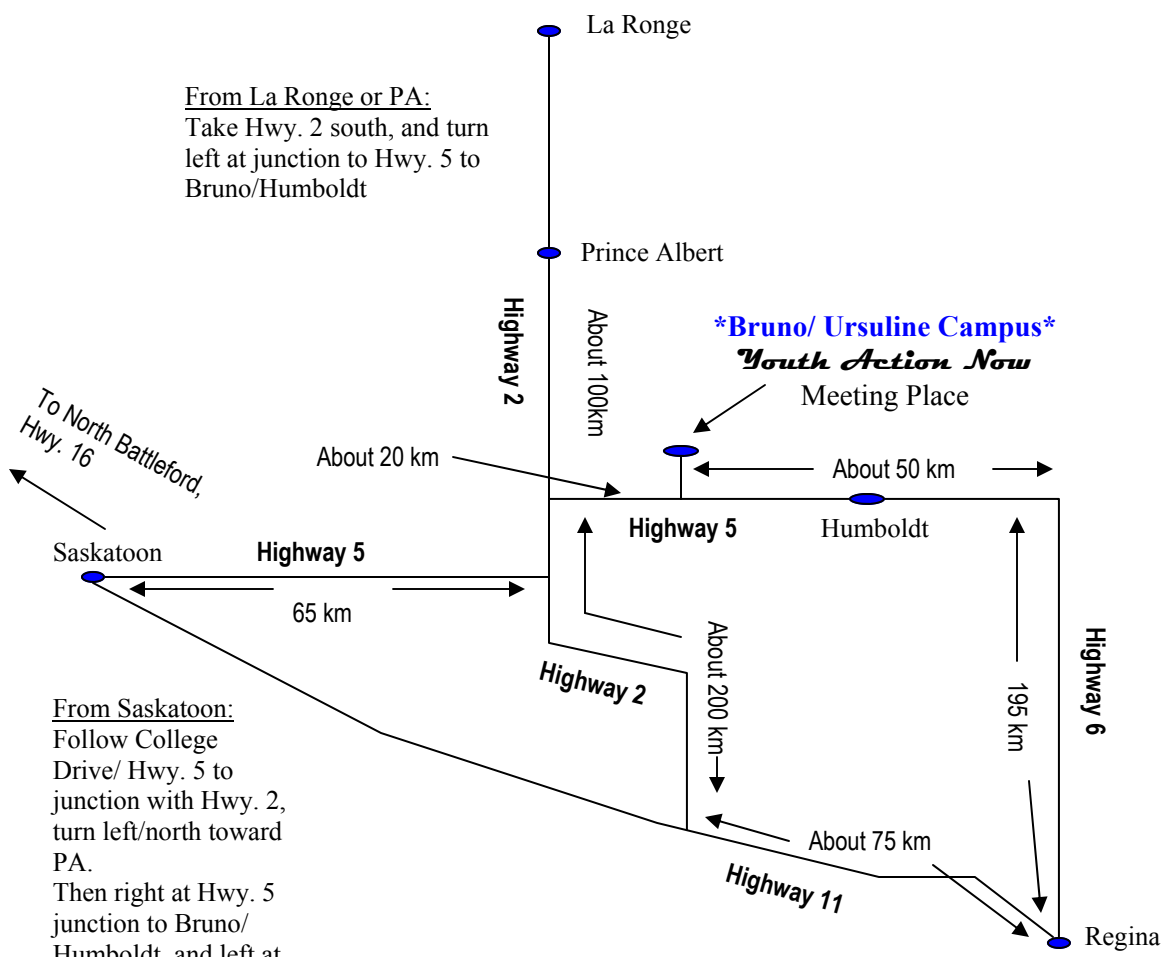

**youthactionnow** March 27 & 28 Bruno Meeting Place

From La Ronge or PA:  
Take Hwy. 2 south, and turn left at junction to Hwy. 5 to Bruno/Humboldt

From Saskatoon:  
Follow College Drive/ Hwy. 5 to junction with Hwy. 2, turn left/north toward PA.  
Then right at Hwy. 5 junction to Bruno/Humboldt, and left at the turn-off to Bruno

From Regina:  
Take either Hwy. 11 to junction with Hwy. 2, then go up to the Hwy. 5 junction to Humboldt  
Or  
Take Hwy. 6 up to junction with Hwy. 5, turn left toward Humboldt/Bruno, then right at the turn-off to Bruno

In Bruno, to get to the Ursuline Campus:

- Go across the train tracks, turn right.
- Turn left on Main St. , and the Ursuline Campus is about 2 blocks down the road (at the end of the road)
- Please enter through the Main Entrance (look for the sign)

**Lost? Emergency? Late? Call Victoria's cell: 270-9494**